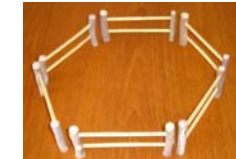

Description
 Wheelbarrow
 (bucket dimensions: l=50 cm,
 w=33 cm, h=20cm)
 \$60

Description
 Ride on Trike
 \$85
 suitable for
 18 mths to 5 yrs

Trailer for Trike
 \$45

Description
 Tree House
 (Ground + 3 floors:
 each design *unique*, will
 possibly include ladders,
 swing, pulley with bucket,
 roof or no roof etc)
 \$120

Description
 Farm / Doll House
 (w=70 cm , h=60 cm)
 \$120

Description	Price
Wooden eggs (set 6)	\$12
Pull along kangaroo	\$12
Mini pocket cars	\$10
Mini pocket planes	\$10

Description
 Wooden Farm
 Fencing (6 pieces
 approx. 17 cm long each)
 \$20